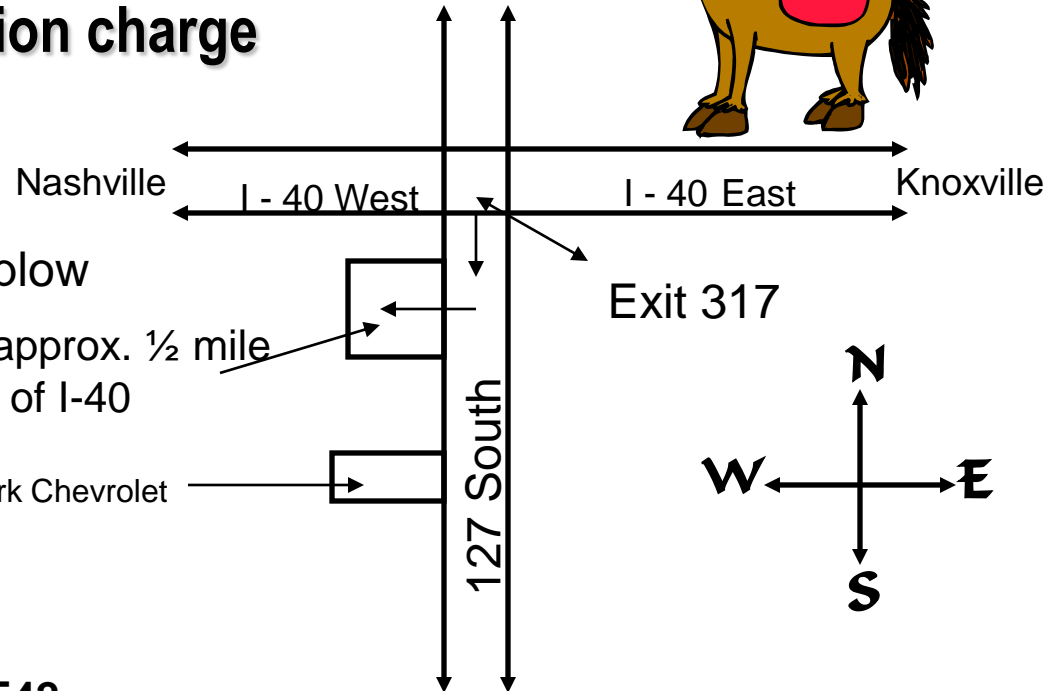

Plow On The Mountain

Crossville, Tn.

Antique Tractor & Mule Plow Day

Saturday, October 30, 2010

8:00 A.M. Central time until ???

No admission charge

30 acres to plow
Food Wagon
Loader tractor on sight
Restroom
Come and watch
Bring your tractor, mules or horses & plow